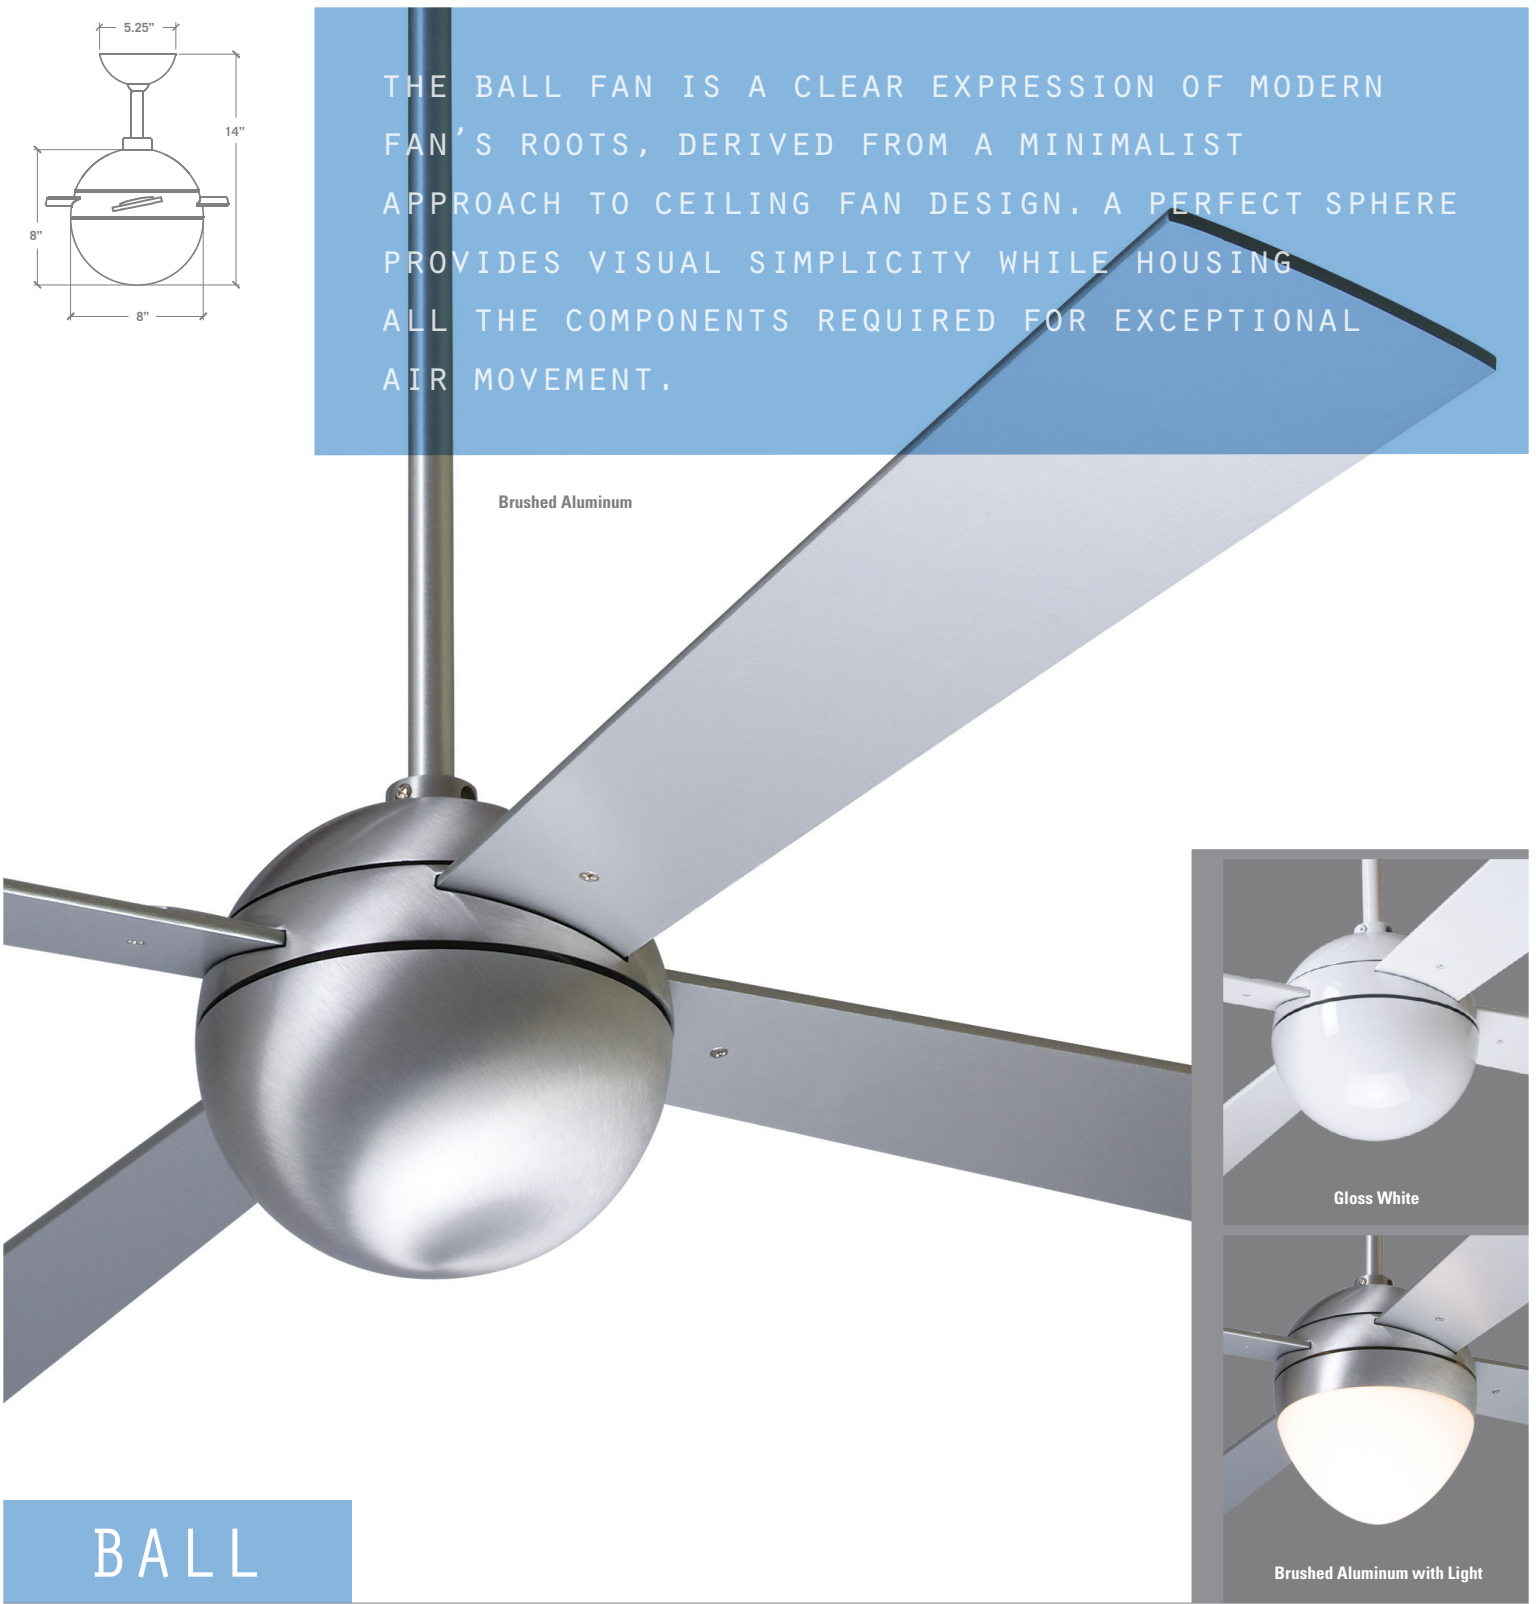

THE BALL FAN IS A CLEAR EXPRESSION OF MODERN FAN'S ROOTS, DERIVED FROM A MINIMALIST APPROACH TO CEILING FAN DESIGN. A PERFECT SPHERE PROVIDES VISUAL SIMPLICITY WHILE HOUSING ALL THE COMPONENTS REQUIRED FOR EXCEPTIONAL AIR MOVEMENT.

Brushed Aluminum

Gloss White

Brushed Aluminum with Light

BALL

Finish	Blade Diameter	Blade Color	Light Option	Control Option
# BAL-				
▲ GW Gloss White	▲ 52 52" Span	▲ WH White	▲ NL No Light	▲ NC No Control
▲ BA Brushed Aluminum	▲ 42 42" Span	▲ AL Aluminum	▲ 650 75W Halogen	▲ 001 Fan Speed Only
		▲ MP Maple	▲ 651 18W Energy Saving CFL	▲ 002 Fan & Light - 3 wire
				▲ 003 Handheld Remote
				▲ 004 Fan & Light - 2 wire
				▲ 005 Wall/Remote Combo

Includes 3", 6" and 16" down rods, yielding 11", 14" or 24" overall length. Optional down rods available.

Special Notes: 1. The #650/#651 light kit adds 1-inch to length of this fan.

LIVINGSPACE
DEFINING THE MODERN HOME