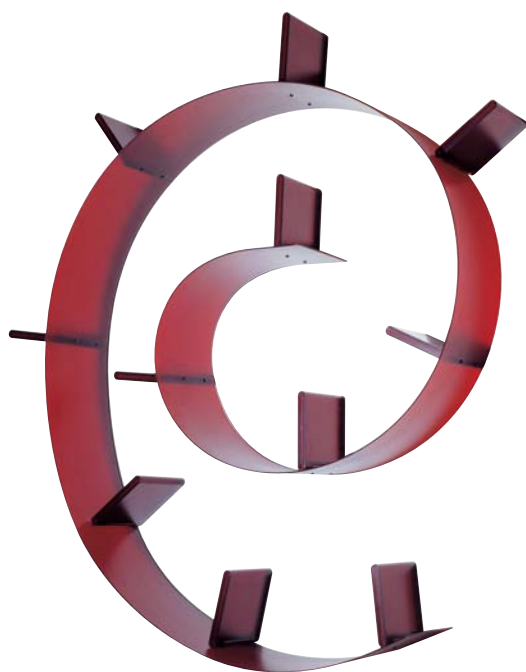

Bookworm Ron Arad

LIVINGSPACE

DEFINING THE MODERN HOME

shop.livingspace.com

An artist creativity combined with a great company's technology, gives life to a bookcase design of industrial scale that can rightfully be considered the world's most daring and revolutionary: Bookworm, the flexible bookshelf. A careful analysis of extrusion technology has allowed the creation of a curvy bookcase which assumes any desired shape, without compromising toughness and functionality. Unlimited shapes can be formed, limited only by personal creativity.

Available in three different lengths, Bookworm is marked by a series of bookend supports. Bookworm combines flexibility and superior durability allowing for a load of around 10kg for each support. It is advisable to wall-mount the shelf in a curved shape to keep the materials in tension and to increase resistance once loaded.