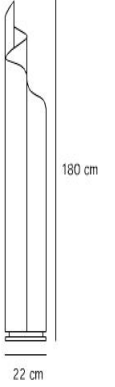

Chimera

120W

Height (mm): 1800
Dimension (mm): 220

LIVINGSPLACE

DEFINING THE MODERN HOME

shoplivingspace.com