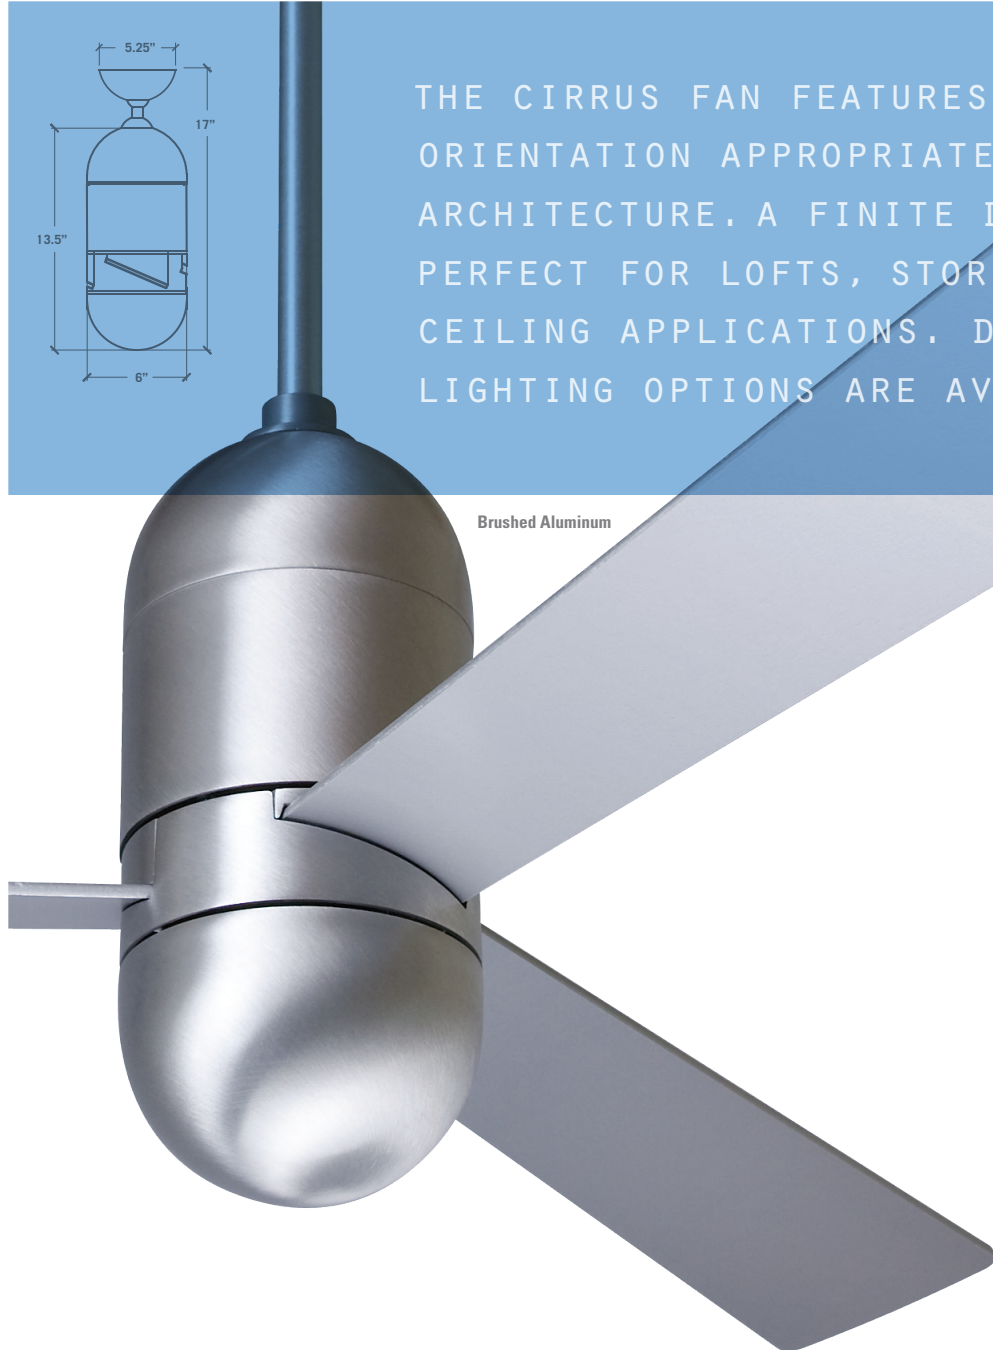

THE CIRRUS FAN FEATURES A SIMPLE, VERTICAL ORIENTATION APPROPRIATE TO CONTEMPORARY ARCHITECTURE. A FINITE DESIGN, IT'S PERFECT FOR LOFTS, STORES AND OTHER HIGH-CEILING APPLICATIONS. DIRECT AND AMBIENT LIGHTING OPTIONS ARE AVAILABLE.

Brushed Aluminum

Gloss White

Brushed Aluminum with 352 Light