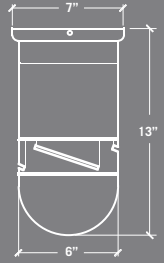

Gloss White

Brushed Aluminum

Brushed Aluminum with 350 Light

AT 13 INCHES, THE CIRRUS HUGGER IS DESIGNED SPECIFICALLY FOR LOW-CEILING APPLICATIONS. WHILE COMPACT IN SCALE, THIS HUGGER IS AN EXCEPTIONALLY POWERFUL AIR MOVER. THE SAME DIRECT AND AMBIENT LIGHTING OPTIONS ARE AVAILABLE AS WITH THE CIRRUS.

CIRRUS HUGGER

Finish	Blade Diameter	Blade Color	Light Option	Control Option
# CIR-HUG-				
▲ GW Gloss White	▲ 52 52" Span	▲ WH White	▲ NL No Light	▲ NC No Control
BA Brushed Aluminum	42 42" Span	AL Aluminum	350 75W Halogen Spot	001 Fan Speed Only
	36 36" Span	MP Maple	352 75W Incandescent	002 Fan & Light - 3 wire
			353 26W Energy Saving CFL	003 Handheld Remote
				004 Fan & Light - 2 wire
				005 Wall/Remote Combo

Ships in 13" overall configuration.

Special Notes: 1. The #350 light kit adds 2-inches to length of this fan.
2. The #352/#353 light kit adds 3-inches to the overall length of this fan.

LIVINGSPACE
DEFINING THE MODERN HOME