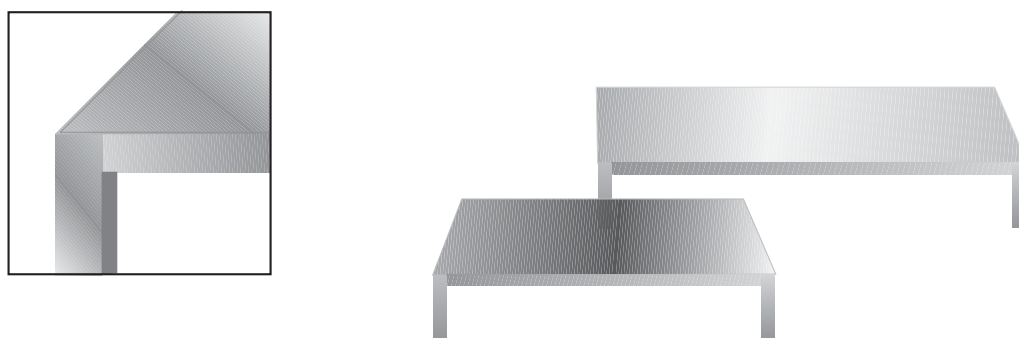

STRUCTURE

Frame and legs in 100% gloss lacquered aluminium, finished in orange, black, red, light grey, yellow, green and white. Invisible joints.

TOPS

The built-in tops are made of lacquered tempered glass (approx. 9 mm thick) in orange, black, light grey, red, yellow, green and white.

SIZES

Rectangular coffee tables in 12 size options and square coffee tables in 12 size options. Height: 30 or 15 cm. The maximum sizes in the price list are determined by production limitations.

Measurement tolerances: