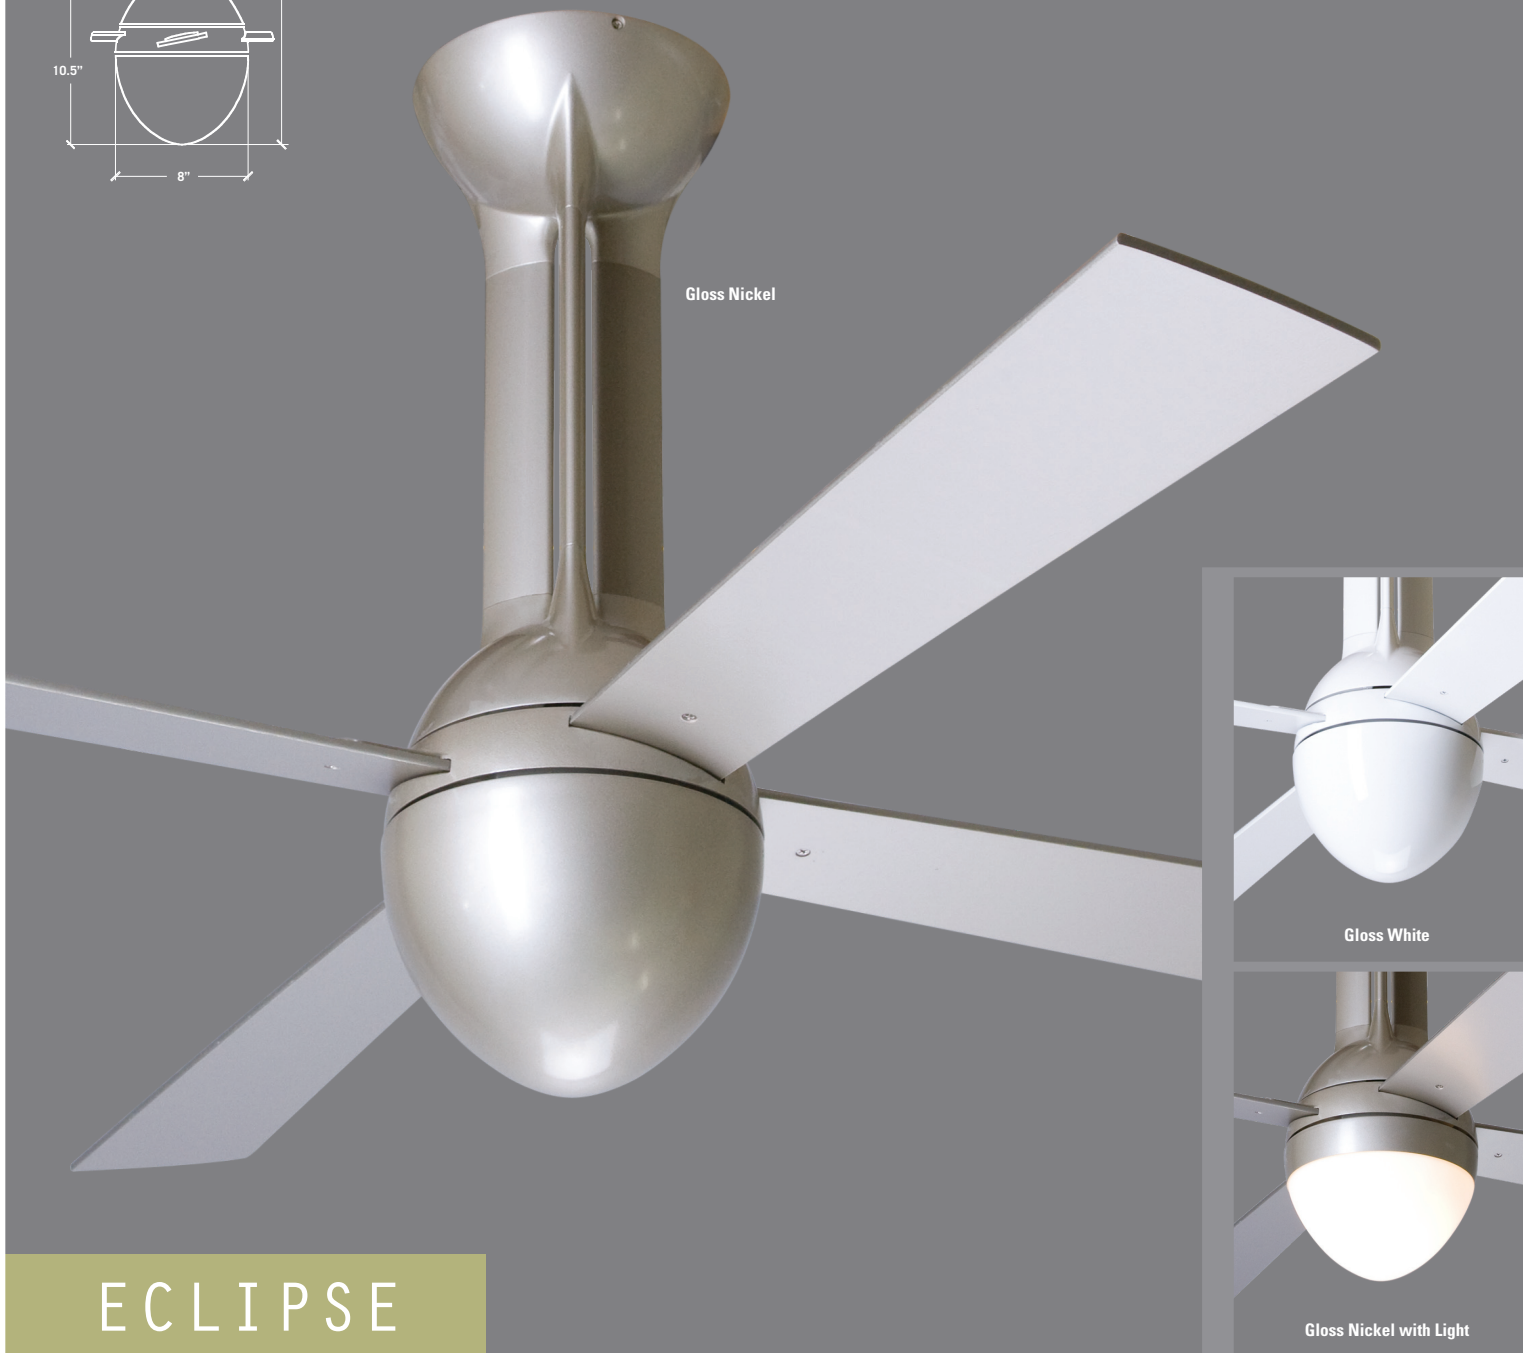

THE ECLIPSE FAN MARKS A DEPARTURE FROM PURE MODERNISM AND EXPLORES AN ALTERNATIVE, NOUVEAU INFLUENCE. THE TRIPLE DOWN ROD SYSTEM GIVES THE ECLIPSE ITS UNIQUE APPEARANCE, MARKED BY GRACEFUL AND ELEGANT CONTINUITY.

ECLIPSE

Finish	Blade Diameter	Blade Color	Light Option	Control Option
# ECL-				
▲ GW Gloss White ▲ GN Gloss Nickel	▲ 52 52" Span ▲ 42 42" Span	▲ WH White ▲ NK Nickel ▲ MP Maple	▲ NL No Light ▲ 650 75W Halogen ▲ 651 18W Energy Saving CFL	▲ NC No Control ▲ 001 Fan Speed Only ▲ 002 Fan & Light - 3 wire ▲ 003 Handheld Remote ▲ 004 Fan & Light - 2 wire ▲ 005 Wall/Remote Combo

Ships in 18" overall configuration. Optional down rods available.

- Special Notes:**
1. Requires an adapter for sloped ceilings (see page 25).
 2. The #650/#651 light kit adds 1-inch to length of this fan.
 3. Available in a Dark Bronze finish from www.periodarts.com.

LIVINGSPACE
DEFINING THE MODERN HOME