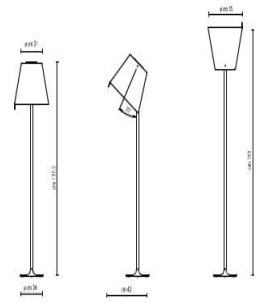

Melampo Terra

A60 75W E27

Height (mm): 2174
Dimension (mm): 570

LIVINGSPLACE

DEFINING THE MODERN HOME

shoplivingspace.com

mpo Mega Terra

G95 150W E27

Height (mm): 2174
Dimension (mm): 570

LIVINGSPLACE

DEFINING THE MODERN HOME

shoplivingspace.com