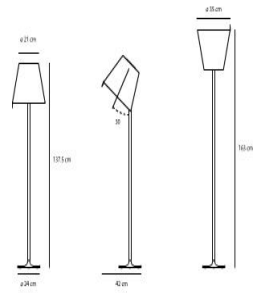

Melampo Terra

A60 75W E27

Height (mm): 2174
Dimension (mm): 570

LIVINGSPLACE

DEFINING THE MODERN HOME

shoplivingspace.com

mpo Mega Terra

G95 150W E27

Height (mm): 2174
Dimension (mm): 570

LIVINGSPLACE

DEFINING THE MODERN HOME

shoplivingspace.com