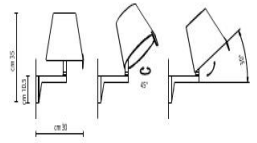

Melampo Wall

D45 60W E14

Width (mm): 300
Length (mm): 350

LIVINGSPLACE

DEFINING THE MODERN HOME

shoplivingspace.com