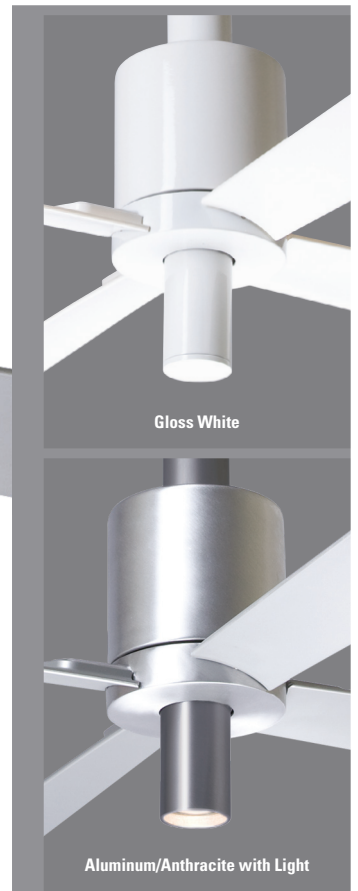

RENOWNED SPANISH DESIGNER JORGE PENSI HAS CONTRIBUTED A NEW AND IMAGINATIVE INTERPRETATION OF THE CEILING FAN TO OUR COLLECTION. THE PENSI FAN IS A PURE EXPRESSION OF MINIMAL DESIGN AND MAXIMUM PERFORMANCE. THE PENSI OFFERS CURVED MOLDED BLADES FOR HIGH EFFICIENCY AND AN MR-16 DOWN LIGHT, IDEAL FOR HIGHLIGHTING THE AREA BENEATH.

Aluminum with Anthracite Down Rod

Gloss White

Aluminum/Anthracite with Light

# PENSI

Finish	Blade Diameter	Blade Color	Light Option	Control Option
# PEN-				
▲ <b>GW</b> Gloss White ▲ <b>AA</b> Aluminum/Anthracite	▲ <b>50</b> 50" Span	▲ <b>WH</b> White ▲ <b>AL</b> Aluminum	▲ <b>NL</b> No Light ▲ <b>150</b> 50W GU-10 spot	▲ <b>NC</b> No Control ▲ <b>001</b> Fan Speed Only ▲ <b>002</b> Fan & Light - 3 wire ▲ <b>003</b> Handheld Remote ▲ <b>004</b> Fan & Light - 2 wire ▲ <b>005</b> Wall/Remote Combo