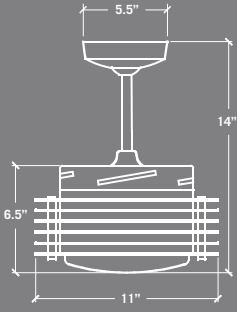

Matte Nickel

THE LARGER-SCALED PHAROS FAN PAIRS A POWERFUL MOTOR AND ADVANCED DESIGN PRINCIPLES TO PROVIDE OUTSTANDING AIR DISTRIBUTION AND USEFUL LIGHT. THE FAN'S PRIMARY FEATURE, A SERIES OF RINGS (OR LOUVERS), GIVES IT ITS DECO STYLING AND MINIMIZES GLARE FROM THE LIGHT SOURCE.

Gloss White

PHAROS

Finish	Blade Diameter	Blade Color	Light Option	Control Option
# PHA-				
▲ GW Gloss White	▲ 52 52" Span	▲ WH White	▲ IN 120W Incandescent	▲ NC No Control
▲ MN Matte Nickel	▲ 42 42" Span	▲ NK Nickel	▲ ES 21W Energy Saving CFL	▲ 002 Fan & Light - 3 wire
		▲ MP Maple		▲ 003 Handheld Remote
				▲ 004 Fan & Light - 2 wire
				▲ 005 Wall/Remote Combo

Includes 5" and 15" down rods, yielding 14" or 24" overall length. Optional down rods available.

Special Notes: 1. Best suited for 9-foot ceiling or higher.

LIVINGSPACE
DEFINING THE MODERN HOME