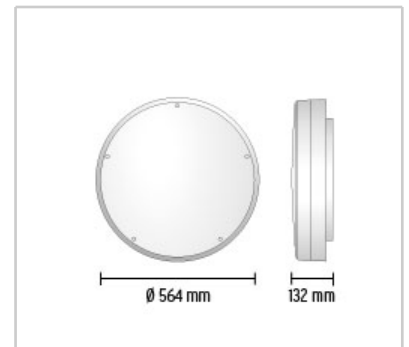

Certifications

LIVINGSPLACE

DEFINING THE MODERN HOME

shoplivingspace.com