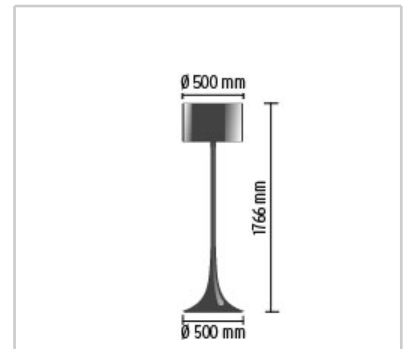

SPUN LIGHT F

Mounting	: Floor
Lamps description	: 1 x MAX 230W E27 HSGS/F
Environment	: Indoor
Finish	: Aluminum, Dark brown, Shiny black, Shiny white
Technical description	: Floor fixture providing diffused lighting. Spun metal frame and diffuser, die-cast aluminum diffuser support arms and lamp-holder support, painted for white, black and brown versions, or polished and transparent painted for aluminum version. White, injection-molded polycarbonate diffuser supports.

ELECTRICAL

Emergency	: Without
Switching	: ON/OFF switch and 0-100% dimmer fitted on the bipolar power cord.
Voltage (V)	: 220/240

PHYSICAL

Shape	: Base round
Supply	: Power cord
Construction material	: Aluminum or Glass or Steel
Weight (kg)	: 9,3

Spun Light F
design by Sebastian Wrong

Floor fixture providing diffused lighting.

Reference Code

○ F6612009	Shiny white
● F6612030	Shiny black
● F6612046A	Dark brown
● F6612050	Aluminum

Certifications

LIVINGSPLACE